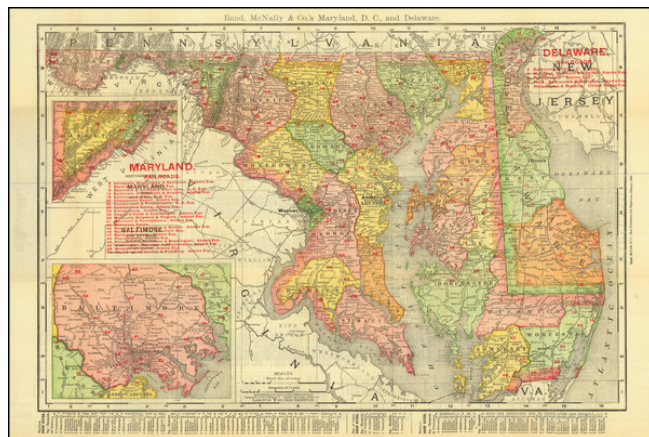

Stock#: 84599
Map Maker: Rand McNally & Company
Date: 1906
Place: Chicago
Color: Color
Condition: VG
Size: 19 x 13.5 inches
Price: \$ 145.00

Description:

Detailed antique folding map of Maryland, Delaware, and Washington, D.C., with inset maps of Baltimore and Garrett County, Maryland.

Railroads, followed by the express delivery company they contracted, are listed in the Maryland and Delaware legends.

Detailed Condition:

Folding map with some minor splits in crossfolds, the largest one 1-inch-long.