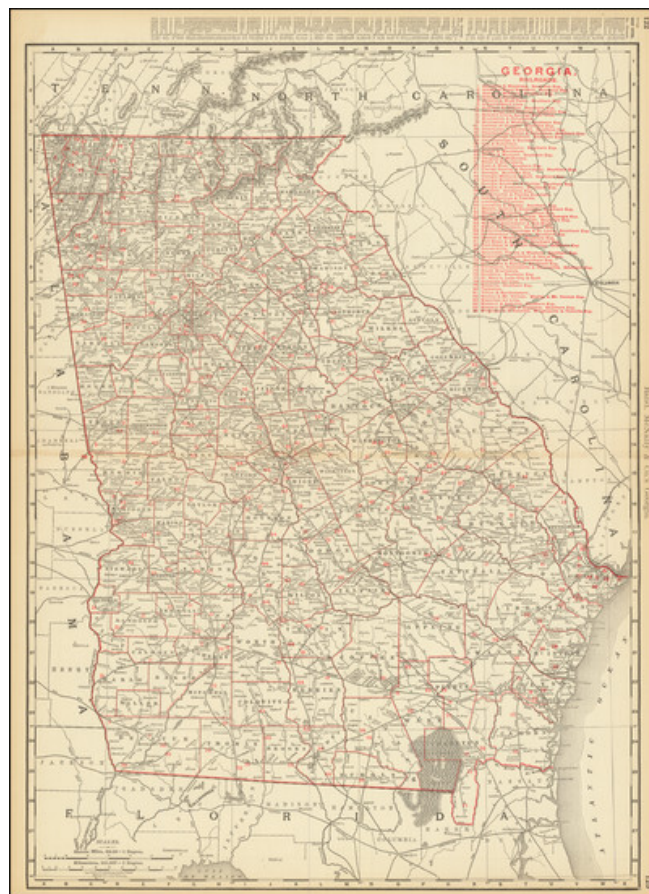

Barry Lawrence Ruderman Antique Maps Inc.

7407 La Jolla Boulevard
La Jolla, CA 92037

www.raremaps.com

(858) 551-8500
blr@raremaps.com

Georgia.

Stock#: 84593
Map Maker: Rand McNally & Company
Date: 1896
Place: Chicago
Color: Color
Condition: VG
Size: 19 x 27 inches
Price: SOLD

Description:

Rand McNally's double-page large map of Georgia and its railroads, published in Chicago at the end of the 19th century. The map shows outdated county divisions, railroads, cities, waterways, canals, and much more.

Swamps are shown to the south of the map, with the southern end of the Appalachian mountains visible at the top. Atlanta connects most of the major railroads. The map includes a listing of all the railroads that operate in the state.