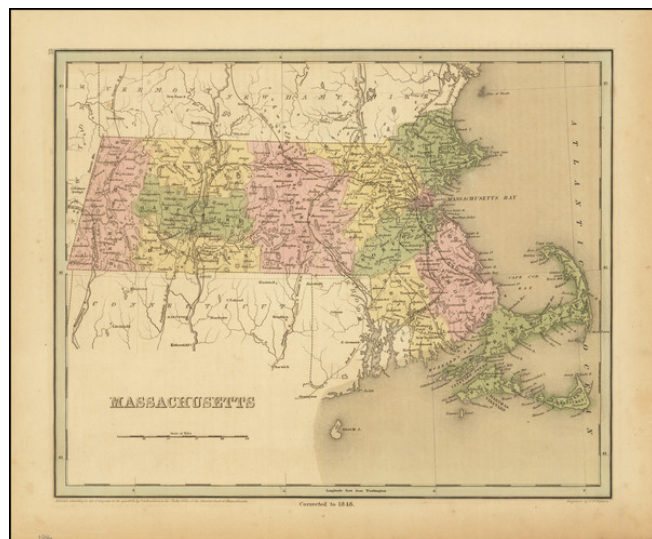

Barry Lawrence Ruderman Antique Maps Inc.

7407 La Jolla Boulevard
La Jolla, CA 92037

www.raremaps.com

(858) 551-8500
blr@raremaps.com

Massachusetts. Corrected to 1846.

Stock#: 84390
Map Maker: Bradford
Date: 1846
Place: Boston
Color: Hand Colored
Condition: VG+
Size: 14 x 11.5 inches
Price: \$ 175.00

Description:

Nice example of the scarce first edition of Bradford's map of Massachusetts.

The map is hand colored by counties and shows very early railroads, towns, rivers, forts, post offices and other details. Bradford's atlas was a departure from other atlases of the period. Along with HS Tanner, Bradford produced an elegant, well engraved large format atlas on high quality paper.

The 1830s were a fascinating transitional period in the US and in domestic cartographic publishing. Bradford's work is without question an important part of this era. The maps were engraved by GW Boynton or S. Stiles, Sherman & Smith.