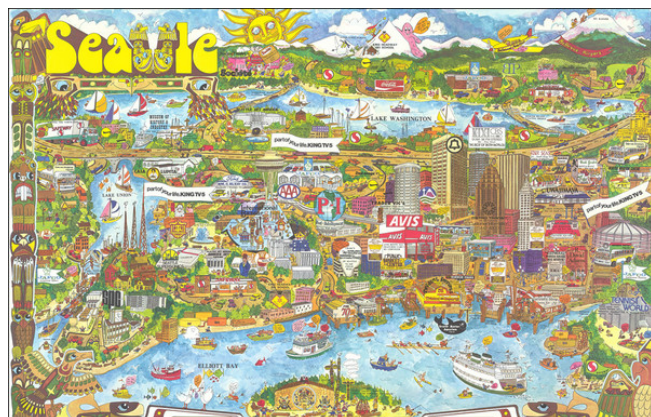

Barry Lawrence Ruderman Antique Maps Inc.

7407 La Jolla Boulevard
La Jolla, CA 92037

www.raremaps.com

(858) 551-8500
blr@raremaps.com

Seattle

Stock#: 84349
Map Maker: Bishop
Date: 1976
Place: Seattle ?
Color:
Condition: VG+
Size: 37.5 x 24 inches
Price: \$ 475.00

Description:

Decorative vintage pictorial map of Seattle, drawn by Roy Bishop and published by Bayside Publishing Company.

The map is filled with promotional and advertising graphics, along with landmarks and whimsical images.

We locate no other examples of this map in institutional collectors or elsewhere online.

Detailed Condition: