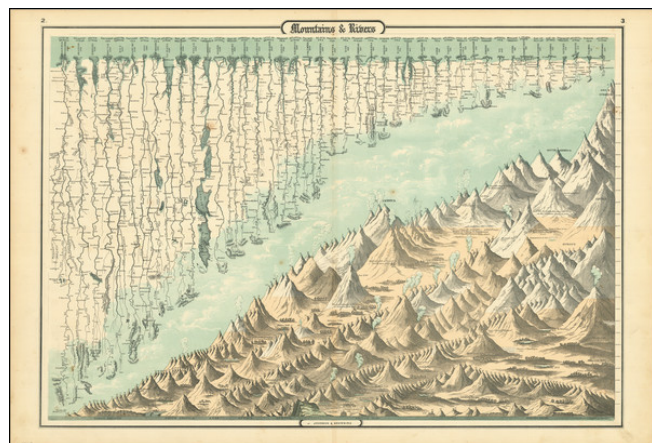

## Mountains & Rivers

**Stock#:** 84342  
**Map Maker:** Johnson & Browning  
**Date:** 1862  
**Place:** New York  
**Color:**  
**Condition:** VG  
**Size:** 24 x 16.5 inches  
**Price:** SOLD

### Description:

Decorative example of Johnson & Browning's mountains and rivers plate, showing the lengths of the principal rivers of the world and heights of the principal mountains.

Delineates volcanoes, mountain lakes and other features. Includes names and distances, and identifies continents. An interesting and decorative item.