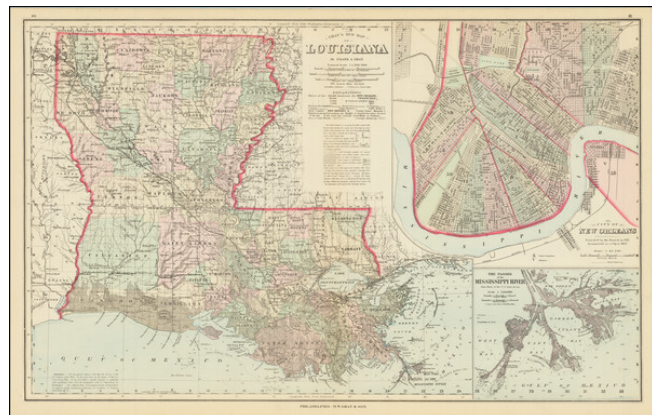

Barry Lawrence Ruderman Antique Maps Inc.

7407 La Jolla Boulevard
La Jolla, CA 92037

www.raremaps.com

(858) 551-8500
blr@raremaps.com

Gray's New Map of Louisiana (Plan of New Orleans)

Stock#: 84202
Map Maker: Gray
Date: 1883
Place: Philadelphia
Color: Color
Condition: VG
Size: 26 x 16 inches
Price: \$ 175.00

Description:

Highly detailed map of Louisiana, published by OW Gray & Son.

The map is colored by parishes and showing towns, roads, railroads, swamps, Post Offices, islands, sand bars, soundings, shoals and a host of other details.

Large insets of the City of New Orleans and the Passes of the Mississippi River.

One of the best commercial atlas maps of Louisiana from the second half of the 19th Century.

Detailed Condition: