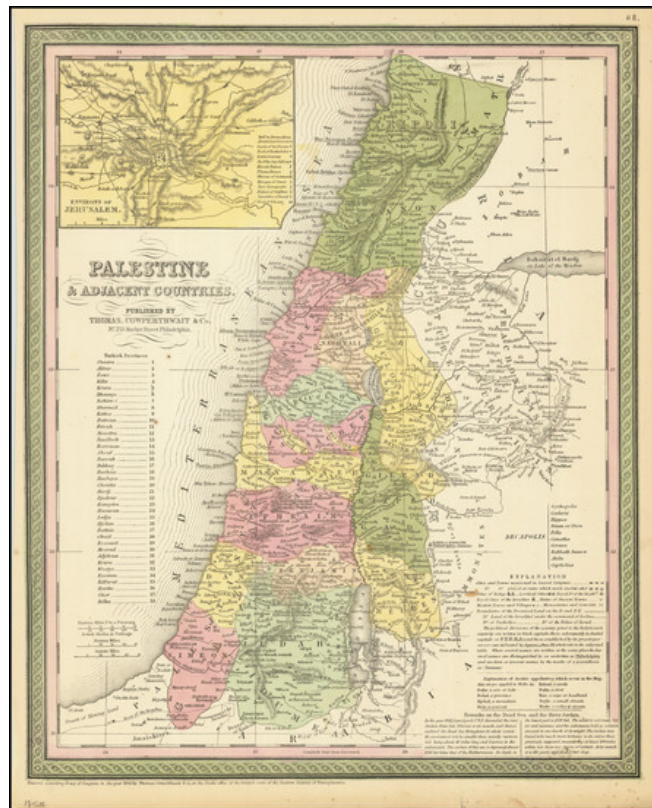

Barry Lawrence Ruderman Antique Maps Inc.

7407 La Jolla Boulevard
La Jolla, CA 92037

www.raremaps.com

(858) 551-8500
blr@raremaps.com

Palestine & Adjacent Countries

Stock#: 84177
Map Maker: Thomas, Cowperthwait & Co.
Date: 1855
Place: Philadelphia
Color: Hand Colored
Condition: VG
Size: 13 x 16 inches
Price: \$ 145.00

Description:

Detailed map of Palestine and Lebanon, published by Thoms Cowperthwait & Company.

The map is hand colored by the various provinces.

Shows towns, roads, rivers, mountains, islands, etc. Large inset of environs of Jerusalem. Also, Remarks on the Dead Sea and the River Jordan.