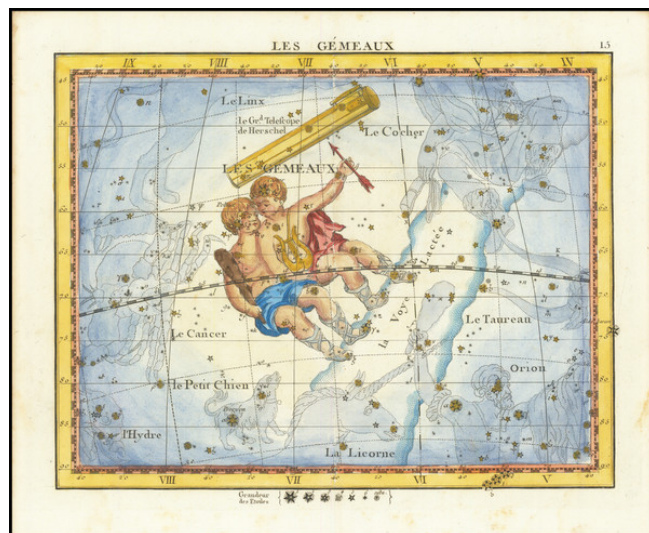

Barry Lawrence Ruderman Antique Maps Inc.

7407 La Jolla Boulevard
La Jolla, CA 92037

www.raremaps.com

(858) 551-8500
blr@raremaps.com

(Gemini) Les Gemeaux

Stock#: 84170
Map Maker: Flamsteed / Fortin
Date: 1794
Place: Paris
Color: Hand Colored
Condition: VG+
Size: 9 x 7.5 inches
Price: \$ 245.00

Description:

Detailed star chart of the constellation Gemini and neighboring constellations, from Fortin's *Atlas Celeste de Flamsteed* . . . , published in Paris.

John Flamsteed was the first Astronomer Royal at the London Observatory, winning out over Edmund Halley and Isaac Newton. He made a copious and thorough study of the heavens, but refused to publish his works, despite the urgings of his colleagues, including Halley and Newton. Finally, his life's work was published posthumously in 1728, in what is now an extremely scarce to rare work.

This later French edition was a tremendous success and is perhaps the most popular French language Celestial Atlas of the 18th Century.

Detailed Condition: