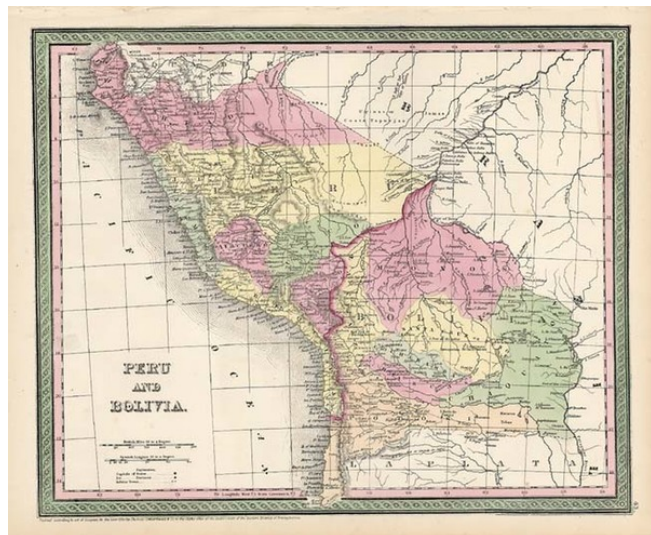

Barry Lawrence Ruderman Antique Maps Inc.

7407 La Jolla Boulevard
La Jolla, CA 92037

www.raremaps.com

(858) 551-8500
blr@raremaps.com

Peru and Bolivia

Stock#: 8416
Map Maker: Thomas, Cowperthwait & Co.
Date: 1850
Place: Philadelphia
Color: Hand Colored
Condition: VG
Size: 15 x 12.5 inches
Price: SOLD

Description:

Detailed map of Peru and Bolivia, colored by the various provinces. Shows towns, roads, rivers, mountains, islands, etc.

Detailed Condition: