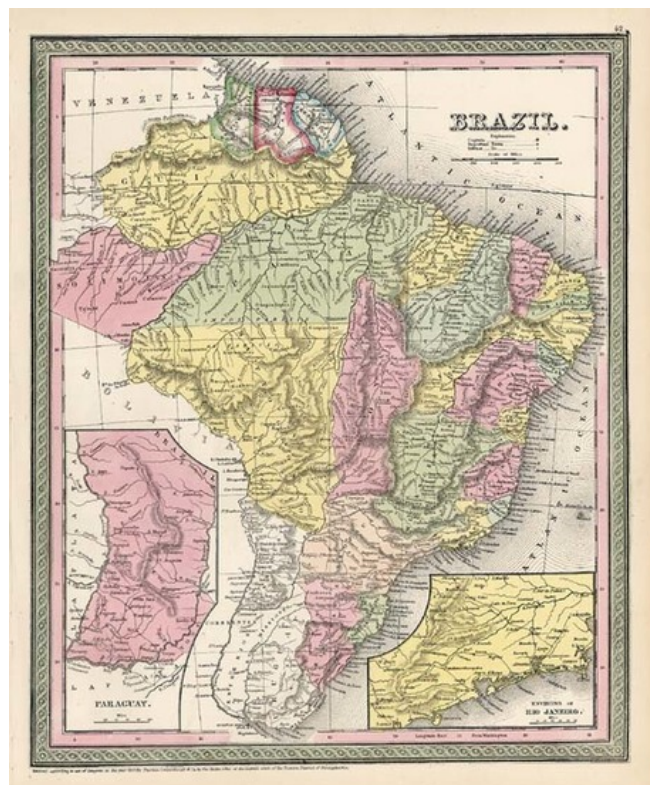

## Brazil

**Stock#:** 8409  
**Map Maker:** Thomas, Cowperthwait & Co.  
**Date:** 1850  
**Place:** Philadelphia  
**Color:** Hand Colored  
**Condition:** VG  
**Size:** 12.5 x 15.25 inches  
**Price:** SOLD

### Description:

Attractive map of Brazil, showing towns, rivers, mountains, lakes, etc. Large inset of the environs of Rio Janeiro and Paraguay.