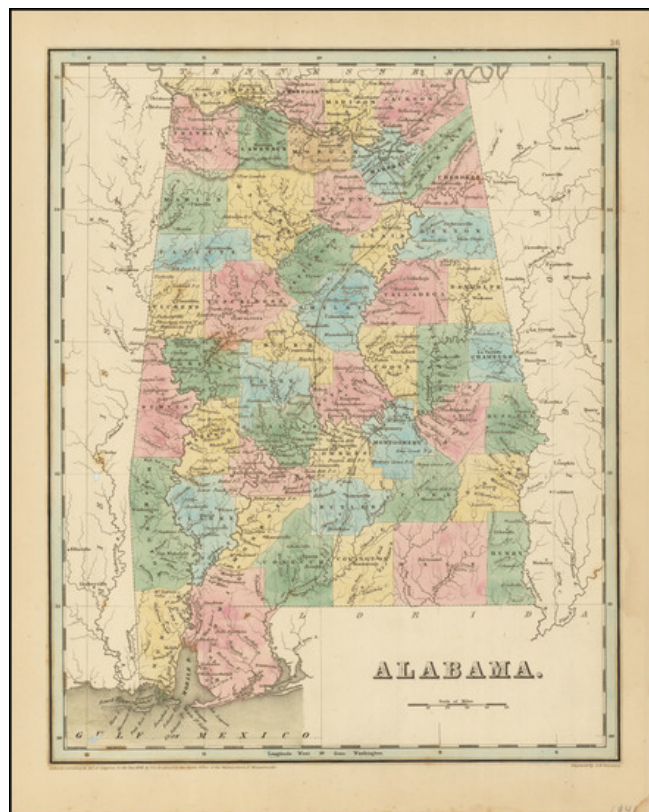

Barry Lawrence Ruderman Antique Maps Inc.

7407 La Jolla Boulevard
La Jolla, CA 92037

www.raremaps.com

(858) 551-8500
blr@raremaps.com

Alabama

Stock#: 83975
Map Maker: Bradford
Date: 1838
Place: Boston
Color: Hand Colored
Condition: VG
Size: 11.5 x 14.5 inches
Price: \$ 245.00

Description:

Nice example of this early state Bradford's early map of Alabama.

The map is hand colored by counties and shows very early railroads, towns, rivers, forts, post offices and other details. The second edition can be distinguished easily from the first edition by the use of the olive brown border coloring, rather than the green (and on rare occasion pink) in the first edition.

Bradford's atlas was a departure from other atlases of the period. Along with HS Tanner, Bradford produced an elegant, well engraved large format atlas on high quality paper. The 1830s were a fascinating transitional period in the US and in domestic cartographic publishing. Bradford's work is without question an important part of this era. The maps were engraved by GW Boynton or S. Stiles, Sherman & Smith.