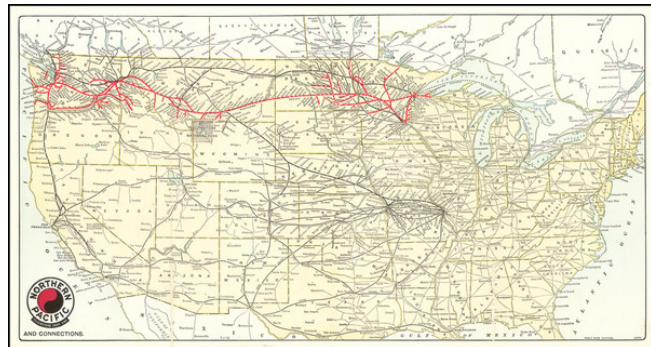

Barry Lawrence Ruderman Antique Maps Inc.

7407 La Jolla Boulevard
La Jolla, CA 92037

www.raremaps.com

(858) 551-8500
blr@raremaps.com

Yellowstone National Park Northern Pacific Railway 1909

Stock#: 83899
Map Maker: Northern Pacific Rail Road /
Poole Brothers
Date: 1909
Place: Chicago
Color: Color
Condition: VG
Size: 16.5 x 8.5 inches (map unfolded)
Price: \$ 195.00

Description:

Northern Pacific Railroad map promoting travel to Yellowstone National Park from Minnesota and Washington.

The map was prepared by the Poole Brothers firm of Chicago, a prolific railroad map maker, in 1909.

There is a general map of the United States with the routes shown, as well as another map of Yellowstone itself.

Detailed Condition:

Folding pamphlet map, printed on two sides. Minor wear at folds.