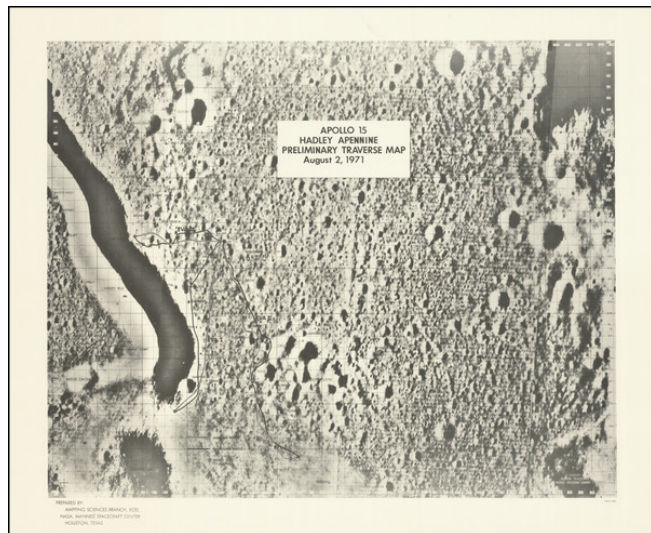

Barry Lawrence Ruderman Antique Maps Inc.

7407 La Jolla Boulevard
La Jolla, CA 92037

www.raremaps.com

(858) 551-8500
blr@raremaps.com

(Apollo 15) Hadley Apennine Preliminary Traverse Map August 2, 1971

Stock#: 83737
Map Maker: NASA

Date: 1971 August
Place: Houston
Color: Uncolored
Condition: VG+
Size: 18 x 14 inches image size

Price: SOLD

Description:

Photogeological map showing the paths of the three extravehicular activities events for the Apollo 15 landing at Hadley Rille, at the foot of the Apennine Mountains. With the Rover, this mission was the most extensive, in both area surveyed and data collected, in the Apollo program to date.