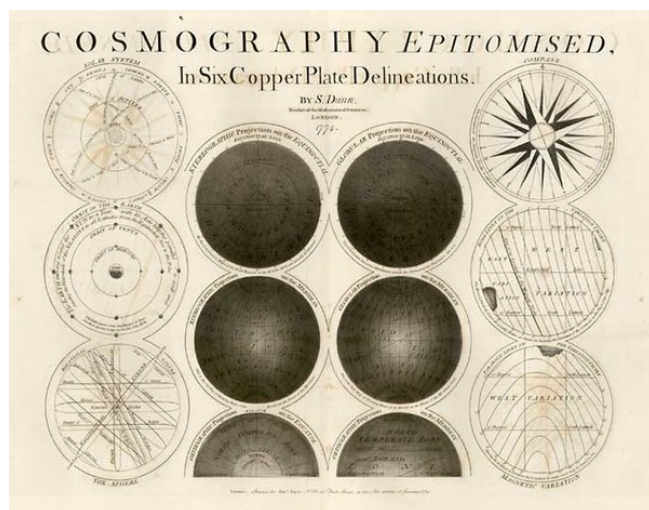

Barry Lawrence Ruderman Antique Maps Inc.

7407 La Jolla Boulevard
La Jolla, CA 92037

www.raremaps.com

(858) 551-8500
blr@raremaps.com

Cosmography Epitomised, In Six Copper Plate Delineations ... 1774

Stock#: 8368
Map Maker: Dunn
Date: 1774
Place: London
Color: Uncolored
Condition: VG
Size: 18 x 14 inches
Price: SOLD

Description:

A fascinating set of 12 images, including a model of the Solar System, Compass Rose, Orbit of the Earth, Worm Lines on the Variation Chart, Solstitial Clure, Parabolic Lines on the Variation Chart and Stereographic, Globular and Orthographic Projections of the Equinotical and Meridian. Printed for Robert Sayer in Fleet Street, London, January 10, 1774, for Dunn's A New Atlas of the Mundane System; or of Geography and Cosmography.