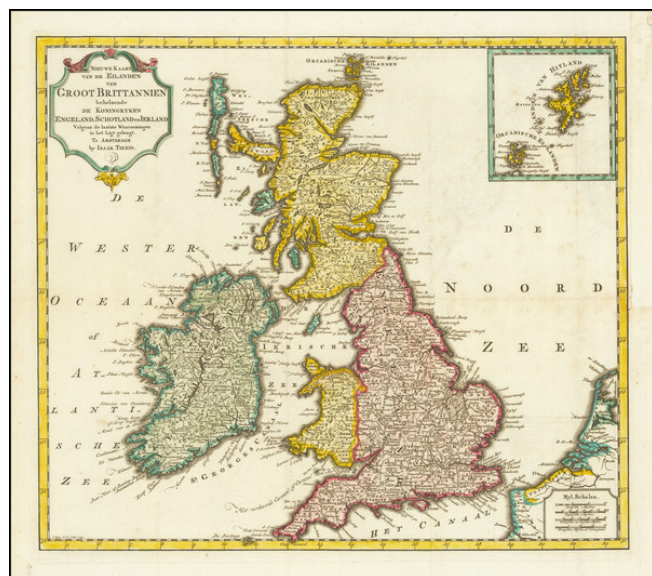

Barry Lawrence Ruderman Antique Maps Inc.

7407 La Jolla Boulevard
La Jolla, CA 92037

www.raremaps.com

(858) 551-8500
blr@raremaps.com

Nieuwe kaart van de eilanden van Groot Brittanniën behelzende de koningryken Engeland, Schotland en Ierland

Stock#: 83661
Map Maker: Tirion
Date: 1753
Place: Amsterdam
Color: Hand Colored
Condition: VG+
Size: 14.5 x 12.75 inches
Price: SOLD

Description:

Finely executed map of the British Isles, published in Amsterdam.

Includes a large inset of the Shetland Islands and Orkney Islands.

Detailed Condition: