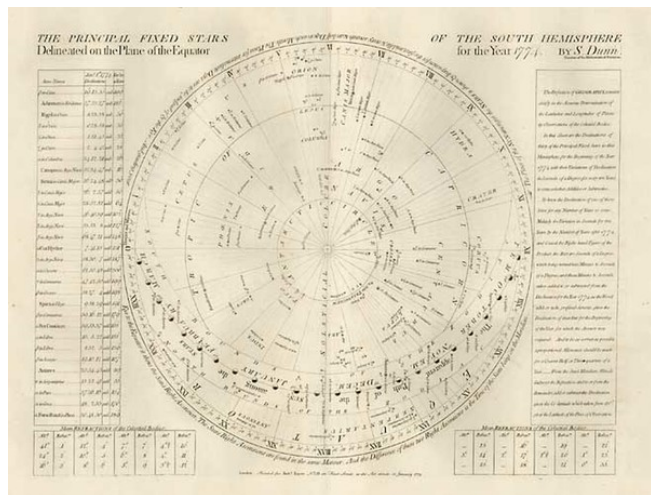

Barry Lawrence Ruderman Antique Maps Inc.

7407 La Jolla Boulevard
La Jolla, CA 92037

www.raremaps.com

(858) 551-8500
blr@raremaps.com

The Principal Fixed Stars Of the Southern Hemisphere Delineated on the Plan of the Equator for the Year 1774

Stock#: 8366
Map Maker: Dunn
Date: 1774
Place: London
Color: Uncolored
Condition: VG
Size: 18 x 14 inches
Price: SOLD

Description:

Celestial Map of the Southern Hemisphere, with several Tables identifying various Astronomical Information. Printed for Robert Sayer in Fleet Street, London, January 10, 1774, for Dunn's A New Atlas of the Mundane System; or of Geography and Cosmography.