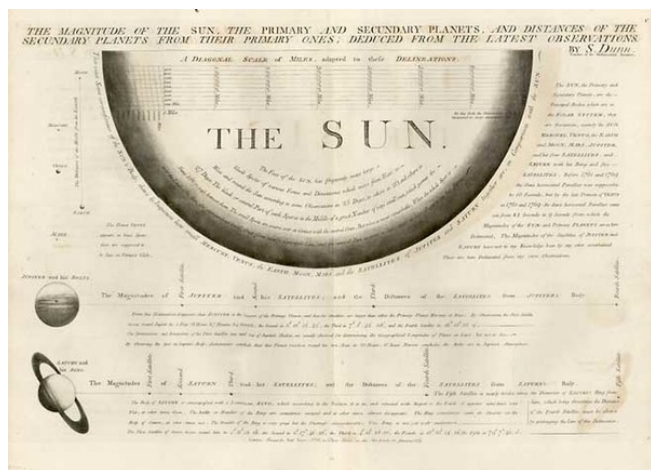

Stock#: 8365
Map Maker: Dunn
Date: 1774
Place: London
Color: Uncolored
Condition: VG
Size: 18 x 14 inches
Price: SOLD

Description:

Fascinating Study of the Sun and its Planets, and also the various moons of the Planets. In addition to Earth, both Jupiter and Saturn have 5 moons. Printed for Robert Sayer in Fleet Street, London, January 10, 1774, for Dunn's A New Atlas of the Mundane System; or of Geography and Cosmography.