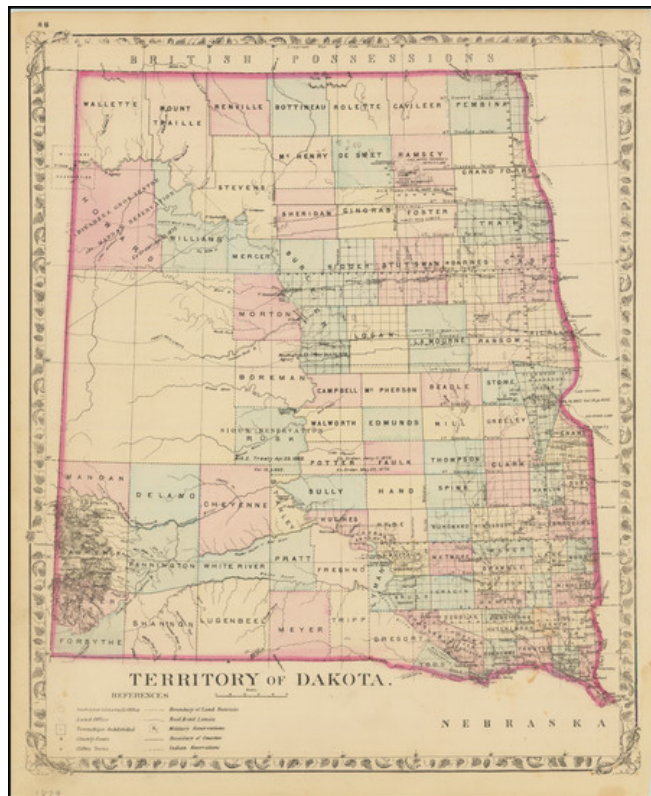

## Territory of Dakota

**Stock#:** 83644  
**Map Maker:** Mitchell Jr.  
**Date:** 1879  
**Place:** Philadelphia  
**Color:** Hand Colored  
**Condition:** VG+  
**Size:** 12 x 14.5 inches  
**Price:** \$ 175.00

### Description:

Highly detailed map of Dakota Territory, colored by counties and showing townships, towns, roads, railroads, rivers, lakes, mines, Indian Tribes and a host of other early details.

The earliest obtainable map of the Territory to appear in a Commercial atlas.