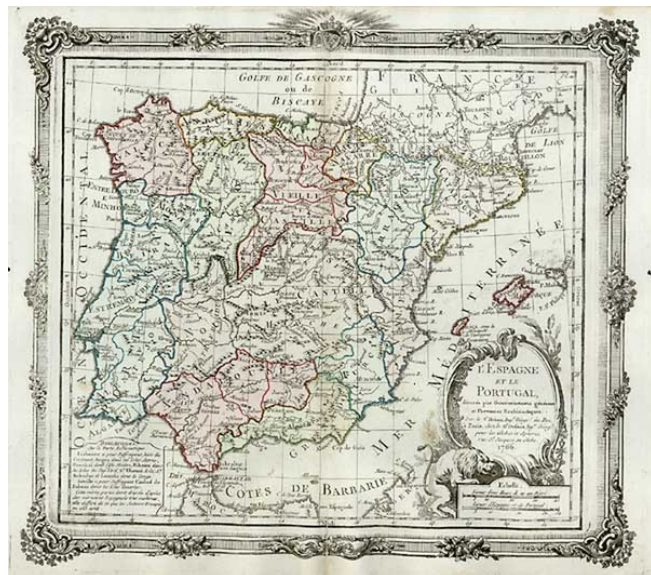

Barry Lawrence Ruderman Antique Maps Inc.

7407 La Jolla Boulevard
La Jolla, CA 92037

www.raremaps.com

(858) 551-8500
blr@raremaps.com

L'Espagne et Le Portugal... 1766 [Balearic Islands Shown]

Stock#: 8363
Map Maker: Brion de la Tour
Date: 1766
Place: Paris
Color: Hand Colored
Condition: VG+
Size: 12 x 11 inches
Price: SOLD

Description:

Decorative map of Spain, Portugal and the Balearic Islands, with decorative large cartouche. From the Deluxe edition of Brion's atlas, with the added picture frame border.

Detailed Condition: