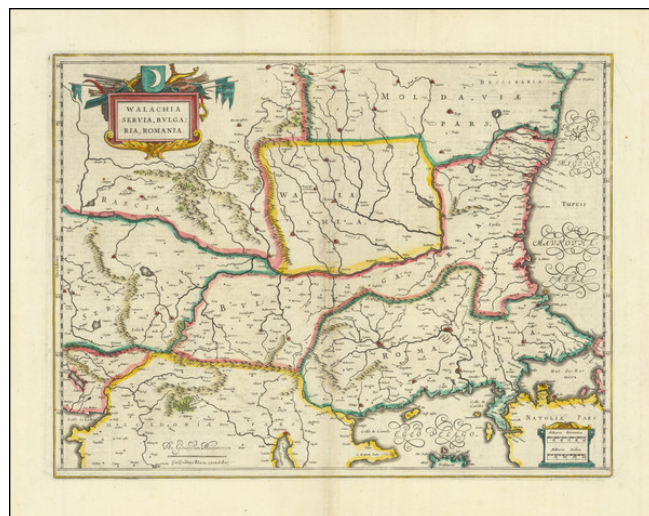

Barry Lawrence Ruderman Antique Maps Inc.

7407 La Jolla Boulevard
La Jolla, CA 92037

www.raremaps.com

(858) 551-8500
blr@raremaps.com

Walachia Servia, Bulgaria, Romania

Stock#: 83608
Map Maker: Blaeu
Date: 1640 circa
Place: Amsterdam
Color: Hand Colored
Condition: VG+
Size: 20 x 15 inches
Price: \$ 395.00

Description:

Nice old color example of Blaeu's map of the Lower Danube, Bulgaria, Romania, Serbia and Macedonia.

Includes decorative cartouche, coat of arms, etc.

Detailed Condition:

Old Color.