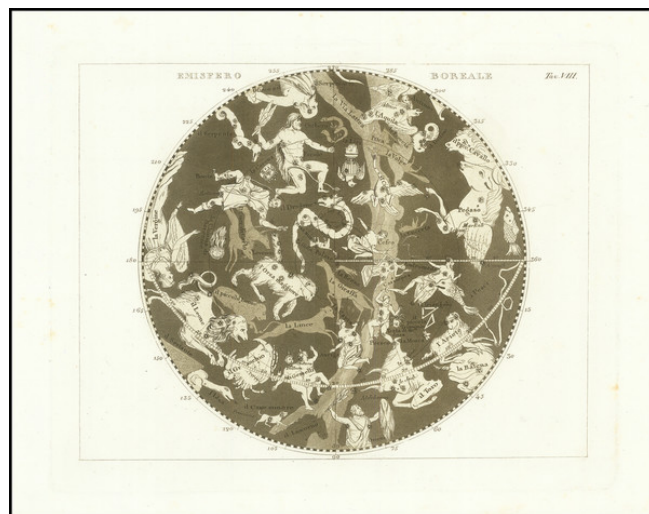

## (The Southern Sky) Emisfero Boreale

**Stock#:** 83582  
**Map Maker:** Marmocchi  
**Date:** 1838  
**Place:** Florence  
**Color:** Uncolored  
**Condition:** VG  
**Size:** 9 x 7 inches  
**Price:** SOLD

### Description:

Engraving of the constellations seen from the northern hemisphere centered on the northern celestial pole. Draco, the North Star, and Ursa Minor are pictured around the center. Thirty-four of Ptolemy's forty-eight constellations, minus Ara, Argo Navis, Centaurus, Corona Australis, Corvus, Crater, Eridanus, Lepus, Lupus, Pisces Austrinus, Sagittarius, and Scorpius in the southern sky, as well as Aquarius and Capricorn, are illustrated. This chart was published by Francesco Marmocchi in Florence in 1838.

### Detailed Condition:

Binding tab at bottom margin with some tear nearby on lower right margin. Some foxing, confined to margins.