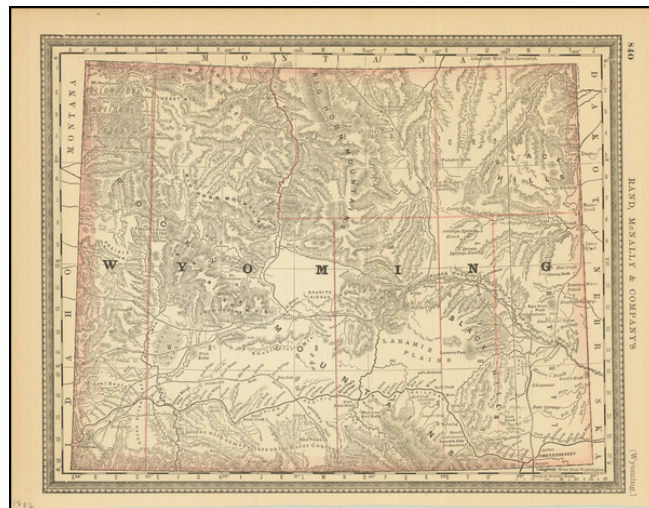

Barry Lawrence Ruderman Antique Maps Inc.

7407 La Jolla Boulevard
La Jolla, CA 92037

www.raremaps.com

(858) 551-8500
blr@raremaps.com

Wyoming

Stock#: 83575
Map Maker: Rand McNally & Company
Date: 1882
Place: Chicago
Color: Outline Color
Condition: VG+
Size: 13 x 10 inches
Price: \$ 175.00

Description:

Highly detailed map of Wyoming Territory, showing towns, rivers, railroads, mountains, lakes, etc.

One of the earliest separately issued maps of Wyoming to appear in a commercial atlas.

Detailed Condition: