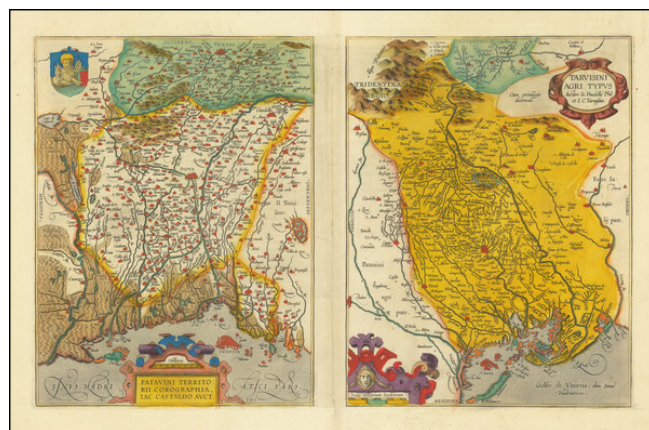

**Barry Lawrence Ruderman
Antique Maps Inc.**

7407 La Jolla Boulevard
La Jolla, CA 92037

www.raremaps.com

(858) 551-8500
blr@raremaps.com

**[Padua, Treviso] Patavini Territoriorii, Corographia, Iac. Castaldo Auct. [with] Tarvisini
Agri Typus**

Stock#: 83544
Map Maker: Ortelius
Date: 1595
Place: Antwerp
Color: Hand Colored
Condition: VG+
Size: 19.5 x 12 inches approx. each
Price: \$ 345.00

Description:

Beautiful antique map of Padua by Abraham Ortelius, after one by Jacobo Gastaldi, oriented west, and Treviso, after one by Giovanni Pinandello, oriented south, in the Republic of Venice. The flag at left features the Lion of Saint Mark.

Detailed Condition:

Latin text on verso. Very attractive original color. Slight discoloration at centerfold.