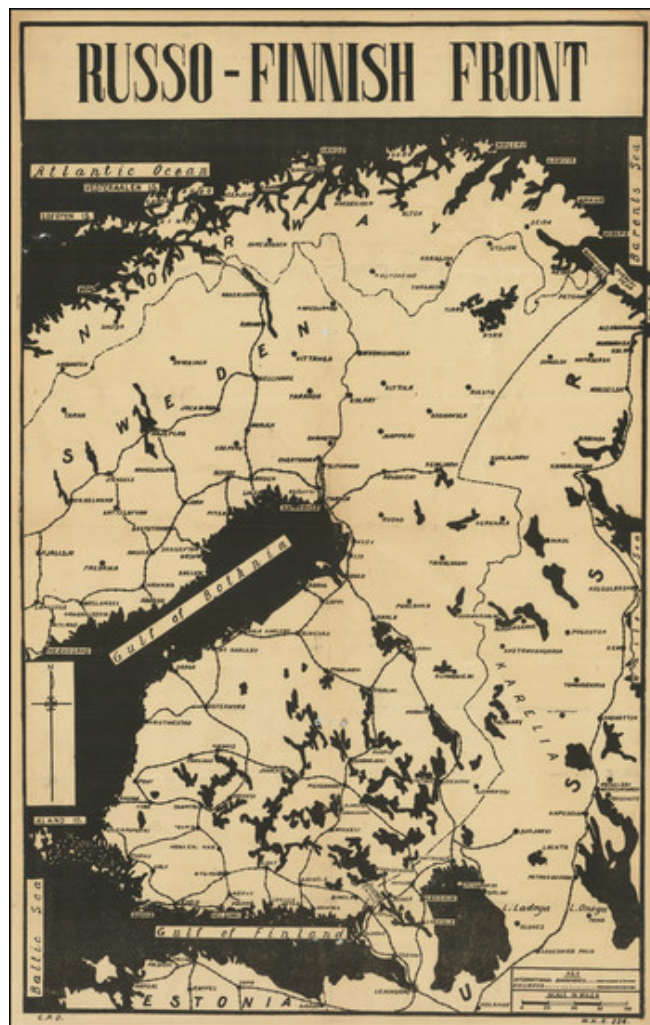

Barry Lawrence Ruderman Antique Maps Inc.

7407 La Jolla Boulevard
La Jolla, CA 92037

www.raremaps.com

(858) 551-8500
blr@raremaps.com

Gibraltar to Berlin. [World War II Broadside Map.]

Stock#: 83480
Map Maker: C. P. D.
Date: 1940
Place: India
Color: Uncolored
Condition: VG
Size: 16.5 x 26 inches
Price: \$ 245.00

Description:

Fascinating WWII broadside propaganda map, published in India, in order to keep the local populous informed about the War.

The map shows the theater of war for the Russo-Finnish War (also called the Winter War), as well as the course of railways, roads, and tracks. While the Winter War was not strictly part of World War II, it was one of a series of conflicts that involved the same parties and were closely related to what would become World War II.

**Barry Lawrence Ruderman
Antique Maps Inc.**

7407 La Jolla Boulevard
La Jolla, CA 92037

www.raremaps.com

(858) 551-8500
blr@raremaps.com

Gibraltar to Berlin. [World War II Broadside Map.]

We have been unable to discern who the C.P.D. were, but we do know that they were located somewhere in India, and were responsible for this W.N.R. series of World War II propaganda maps, published from circa 1943 to the end of the war.