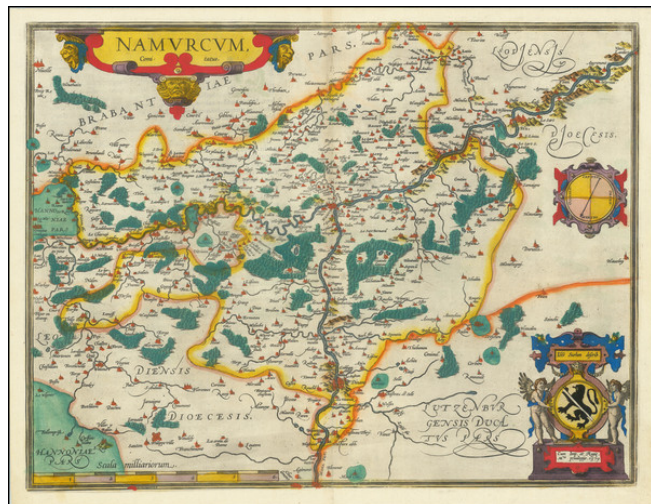

## Namurcum Comitatus

**Stock#:** 83433  
**Map Maker:** Ortelius  
**Date:** 1601  
**Place:** Antwerp  
**Color:** Hand Colored  
**Condition:** VG+  
**Size:** 20 x 15.5 inches  
**Price:** \$ 375.00

### Description:

Fine old color example of Ortelius' map of Namur, with compass rose and two cartouches.

The map appeared in Abraham Ortelius' *Theatrum Orbis Terrarum*, the first modern Atlas.

### Detailed Condition:

Fine original color.