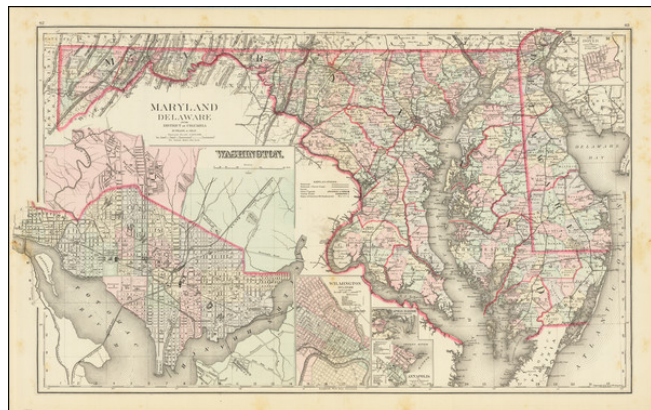

Stock#: 83431
Map Maker: Gray
Date: 1883
Place: Philadelphia
Color: Color
Condition: VG
Size: 26.5 x 15.5 inches
Price: \$ 245.00

Description:

Detailed map of Maryland and Delaware colored by townships and showing towns, counties, rivers, railroads, and substantial additional details.

Large Washington inset.

Detailed Condition: