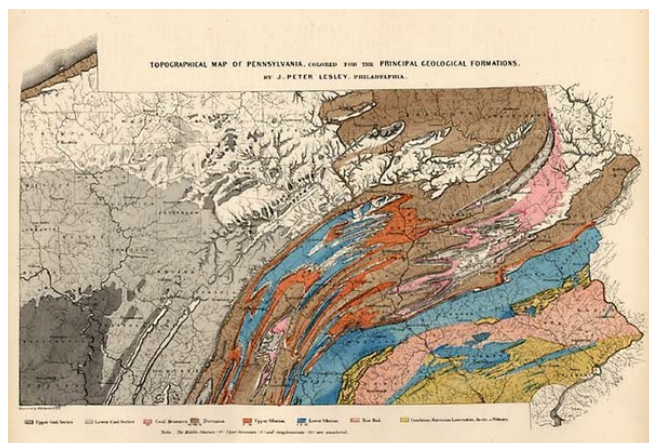

Stock#: 8336
Map Maker: Gray & Walling
Date: 1872
Place: Boston
Color: Hand Colored
Condition: VG
Size: 15.5 x 12.5 inches
Price: SOLD

Description:

Unusual early geological map. From Walling & Gray's New Topographical Atlas of the State of Pennsylvania, perhaps the most popular of all 19th Century Atlases of the State.