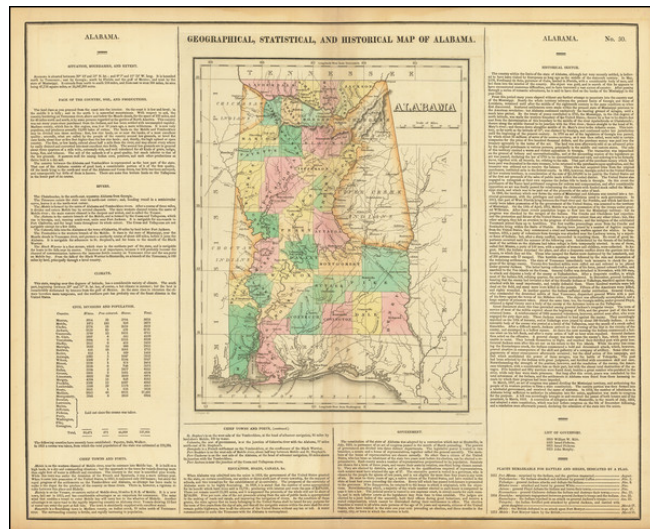

Barry Lawrence Ruderman Antique Maps Inc.

7407 La Jolla Boulevard
La Jolla, CA 92037

www.raremaps.com

(858) 551-8500
blr@raremaps.com

Geographical, Statistical and Historical Map of Alabama

Stock#: 83349
Map Maker: Carey & Lea
Date: 1822
Place: Philadelphia
Color: Hand Colored
Condition: VG
Size: 20.5 x 16.5 inches
Price: \$ 795.00

Description:

One of the Earliest Obtainable Maps of Alabama

Nice example of this fine map of Alabama, from the first edition of Carey & Lea's Atlas.

Many counties still not formed.

The map includes contemporary details concerning the topography, indigenous lands, rivers, climate, towns, manufacturing, commerce, education, history, population by county (divided into white, free colored, and slaves) and information concerning important battles.

An essential map for Alabama collectors.

Detailed Condition: