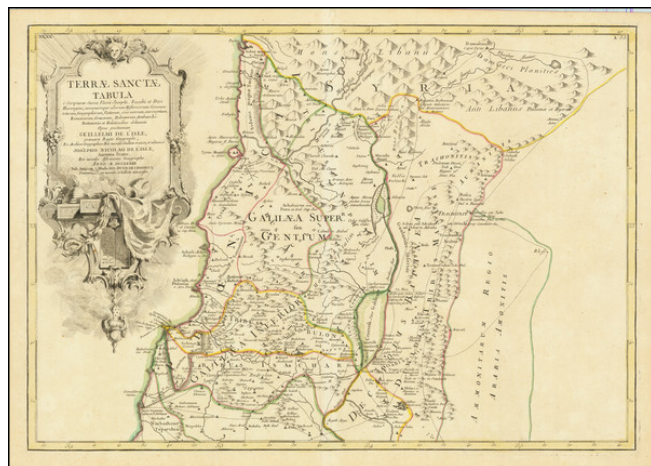

**Barry Lawrence Ruderman
Antique Maps Inc.**

7407 La Jolla Boulevard
La Jolla, CA 92037

www.raremaps.com

(858) 551-8500
blr@raremaps.com

**Terrae Sanctae Tabula e Scripturae Sacrae, Flavii Josephi Eusebii et Divi Heironymi . . .
Anno MDCCLXIII (2 sheet map of the Holy Land)**

Stock#: 83339
Map Maker: Lattré
Date: 1770
Place: Paris
Color: Outline Color
Condition: VG
Size: 19.5 x 13.5 inches (if joined)
Price: Not Available

Description:

Northern part of a 2 sheet map of the Holy Land, based upon the writings of Flavius Josephus, etc., which appeared in Lattré's *Atlas Moderne*.

Includes a fine large format cartouche and classical depiction of the Holy Land, including ancient cities, roads, lakes, rivers, mountains and other features from the classical history of the region.

Detailed Condition: