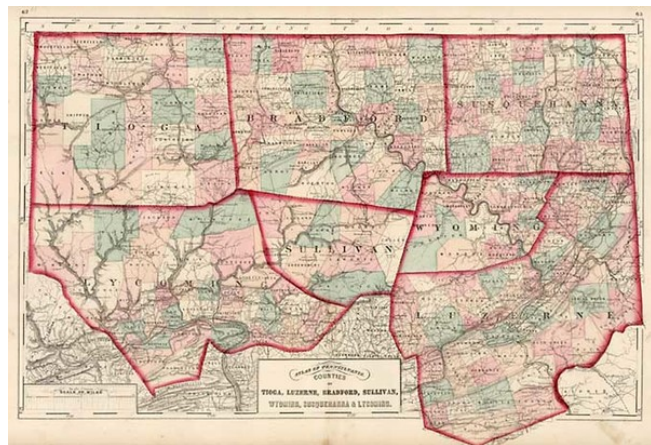

Barry Lawrence Ruderman Antique Maps Inc.

7407 La Jolla Boulevard
La Jolla, CA 92037

www.raremaps.com

(858) 551-8500
blr@raremaps.com

Counties of Tioga, Luzerne, Bradford, Sullivan, Wyoming, Susquehanna & Lycoming

Stock#: 8330
Map Maker: Gray & Walling
Date: 1872
Place: Boston
Color: Hand Colored
Condition: VG
Size: 24.5 x 15.5 inches
Price: SOLD

Description:

Detailed map of the 7 counties, hand colored by townships. Shows towns, roads, rivers, mountains, lakes, railroads, post offices and other early information. Includes a scale of miles. From Walling & Gray's New Topographical Atlas of the State of Pennsylvania, perhaps the most popular of all 19th Century Atlases of the State.