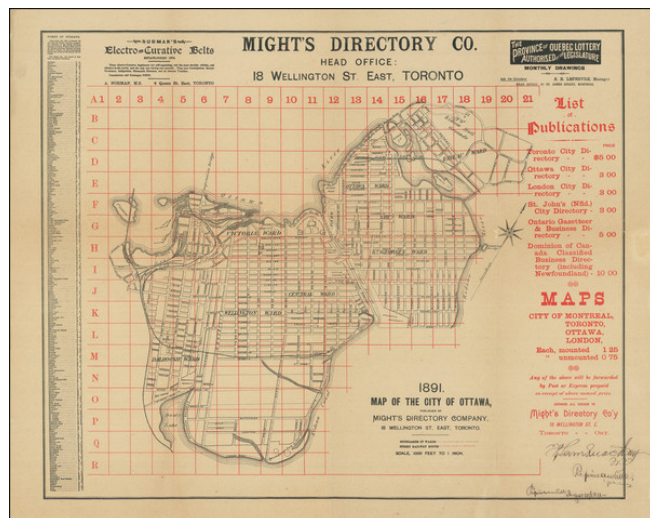

Barry Lawrence Ruderman Antique Maps Inc.

7407 La Jolla Boulevard
La Jolla, CA 92037

www.raremaps.com

(858) 551-8500
blr@raremaps.com

Map of the City of Ottawa . . . 1891

Stock#: 83292
Map Maker: Might's Directory Company
Date: 1891
Place: Toronto
Color: Uncolored
Condition: VG+
Size: 27 x 21.5 inches
Price: \$ 875.00

Description:

Fine late 19th Century map of Ottawa, published by Might's Directory Company in 1891.

The map identifies wards, street names and early rail lines, along with Government buildings and parks.. The map includes a numbered and lettered grid, for ease of use with the index at the sides.

At the time, the population of Ottawa was about 44,000.

A list of other maps and publications by Might's Directory Company is also given.

Rarity

The map is apparently unrecorded. OCLC locates a reduced size photocopy at Brock University.