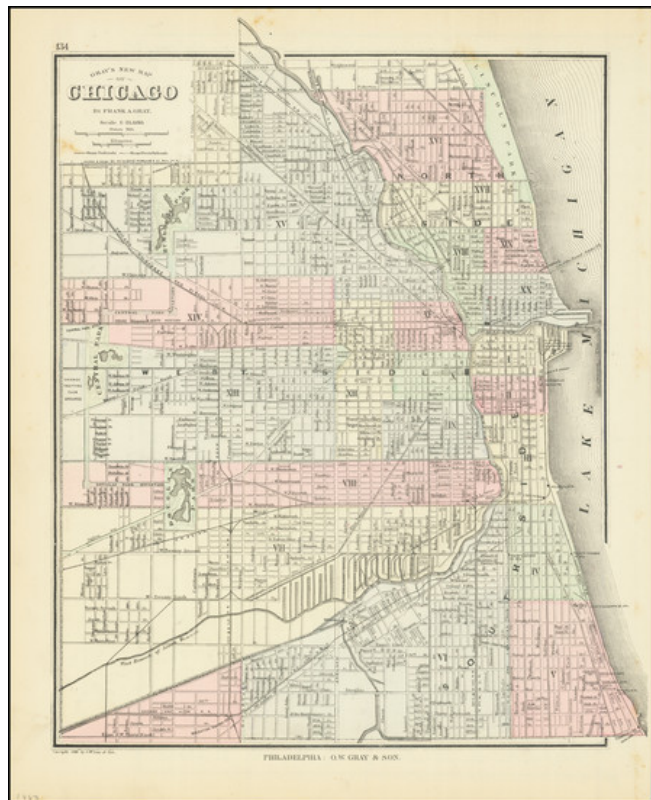

Barry Lawrence Ruderman Antique Maps Inc.

7407 La Jolla Boulevard
La Jolla, CA 92037

www.raremaps.com

(858) 551-8500
blr@raremaps.com

Gray's New Map of Chicago

Stock#: 83273
Map Maker: Gray
Date: 1883
Place: Philadelphia
Color: Color
Condition: VG+
Size: 12 x 16 inches
Price: \$ 175.00

Description:

Detailed map of Chicago, published by O.W. Gray & Son.

The map is colored by wards and showing streets, rail lines, parks, buildings, stations and a host of other details.

One of the earliest maps of Chicago to appear in a commercial atlas.