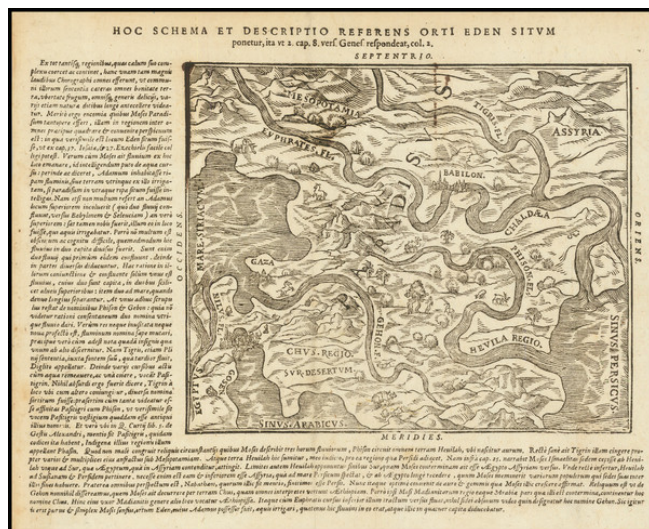

Barry Lawrence Ruderman Antique Maps Inc.

7407 La Jolla Boulevard
La Jolla, CA 92037

www.raremaps.com

(858) 551-8500
blr@raremaps.com

[Eden]. Hoc Schema et Descriptio Referens Orti Eden Situm . . .

Stock#: 83257
Map Maker: Postel
Date: 1535
Place: Lyon
Color: Uncolored
Condition: VG+
Size: 6 x 5 inches (map size)
Price: SOLD

Description:

Rare map Paradise, showing the area centered on the Tigris and Euphrates River, illustrating the location of the Holy Land and the Eden.

The map extends from the Nile Delta to the Persian Gulf and northward to modern Turkey. Adam and Eve are shown in front of the Tree of Knowledge, with Moses and the Israelites the crossing of the Red Sea is depicted.

The only cities located are Babylon and Gaza.

The map is based upon the work of the important early scholar Guillaume Postel.

Detailed Condition: