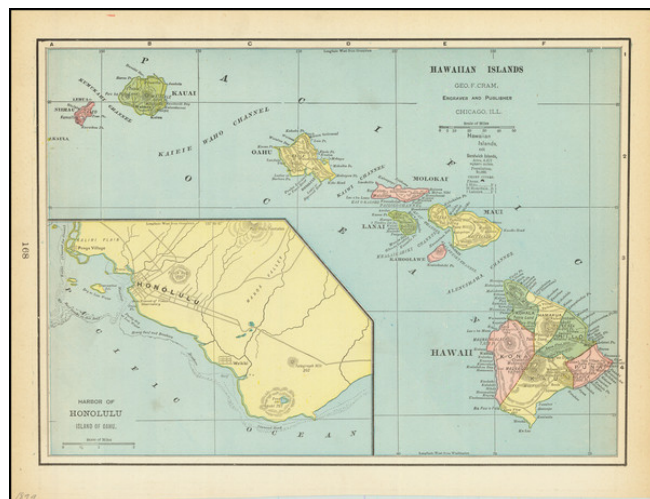

Barry Lawrence Ruderman Antique Maps Inc.

7407 La Jolla Boulevard
La Jolla, CA 92037

www.raremaps.com

(858) 551-8500
blr@raremaps.com

Hawaiian Islands

Stock#: 83247
Map Maker: Cram
Date: 1899
Place: Chicago
Color: Color
Condition: VG+
Size: 13 x 9.5 inches
Price: \$ 145.00

Description:

Detailed map of Hawaii, published by George Cram.

The map is colored by counties. Includes large inset of Honolulu Harbor.

Detailed Condition: