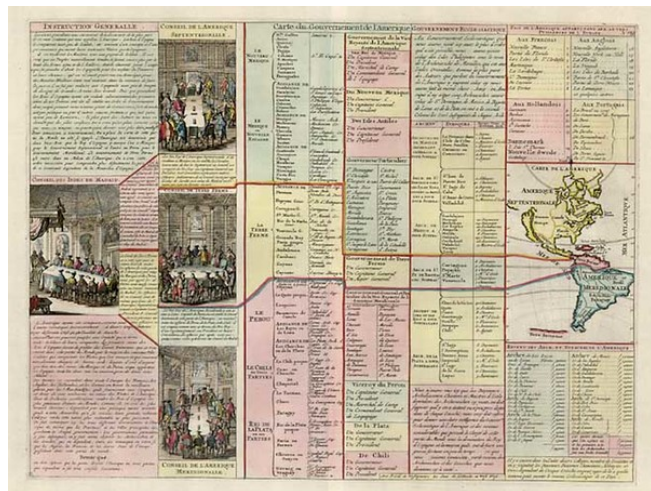

Barry Lawrence Ruderman Antique Maps Inc.

7407 La Jolla Boulevard
La Jolla, CA 92037

www.raremaps.com

(858) 551-8500
blr@raremaps.com

Carte De L'Amerique

Stock#: 8324
Map Maker: Chatelain

Date: 1720
Place: Amsterdam
Color: Hand Colored
Condition: VG+
Size: 17.5 x 13 inches

Price: SOLD

Description:

Interesting map of California as an island, from Chatelain's monumental 7 volume Atlas Historique. Includes 4 printed views of the counsels of the West Indies, North America, South America and Terre Ferme, plus substantial descriptive text. Gorgeous full color example.