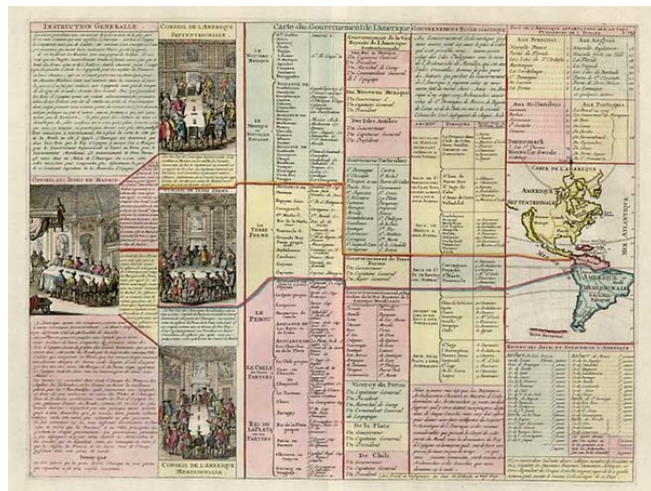

## Carte De L'Amerique

**Stock#:** 8324  
**Map Maker:** Chatelain  
  
**Date:** 1720  
**Place:** Amsterdam  
**Color:** Hand Colored  
**Condition:** VG+  
**Size:** 17.5 x 13 inches  
  
**Price:** SOLD

### Description:

Interesting map of California as an island, from Chatelain's monumental 7 volume Atlas Historique. Includes 4 printed views of the counsels of the West Indies, North America, South America and Terre Ferme, plus substantial descriptive text. Gorgeous full color example.