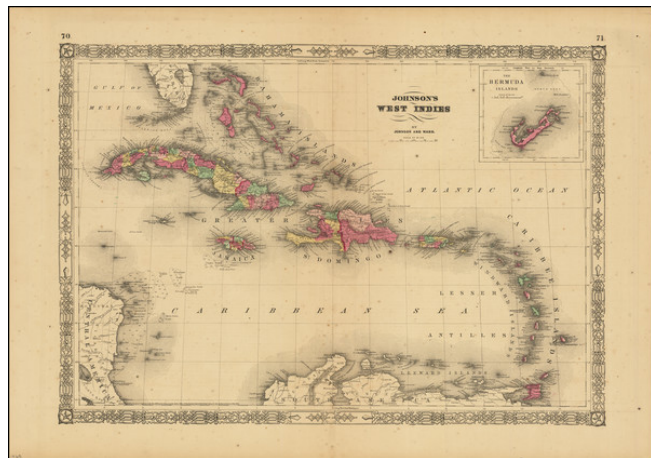

## Johnson's West Indies

**Stock#:** 83210  
**Map Maker:** Johnson  
**Date:** 1865  
**Place:** New-York  
**Color:** Hand Colored  
**Condition:** VG  
**Size:** 21.5 x 15.5 inches  
**Price:** \$ 145.00

### Description:

Detailed map of the islands of the Caribbean, South Florida, and Central America. The controlling colonial power is noted and included the Danish possessions at the time of St. Thomas, St. Johns, and St. Croix.

Large inset of Bermuda.