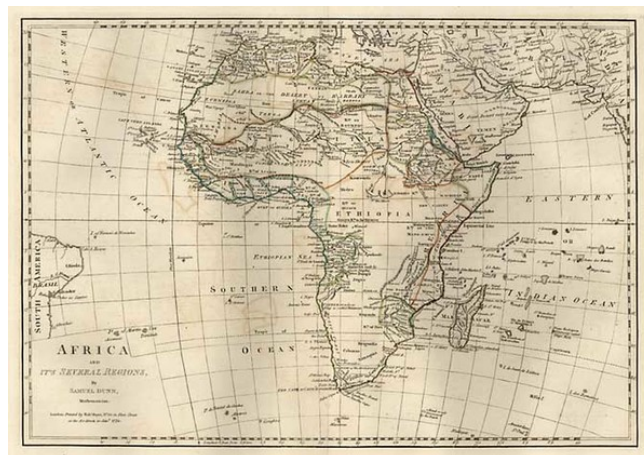

Barry Lawrence Ruderman Antique Maps Inc.

7407 La Jolla Boulevard
La Jolla, CA 92037

www.raremaps.com

(858) 551-8500
blr@raremaps.com

Africa And It's Several Regions ... 1774

Stock#: 8310
Map Maker: Dunn
Date: 1774
Place: London
Color: Outline Color
Condition: VG
Size: 19 x 13 inches
Price: SOLD

Description:

Interesting map of Africa, showing the various tribal regions, towns, mountains, rivers and other details. From Dunn's New Atlas or Mundane System of Geography, printed for Robert Sayer at 53 Fleet Street, London. The true first state of the map. Wide clean margins and strong thick paper.