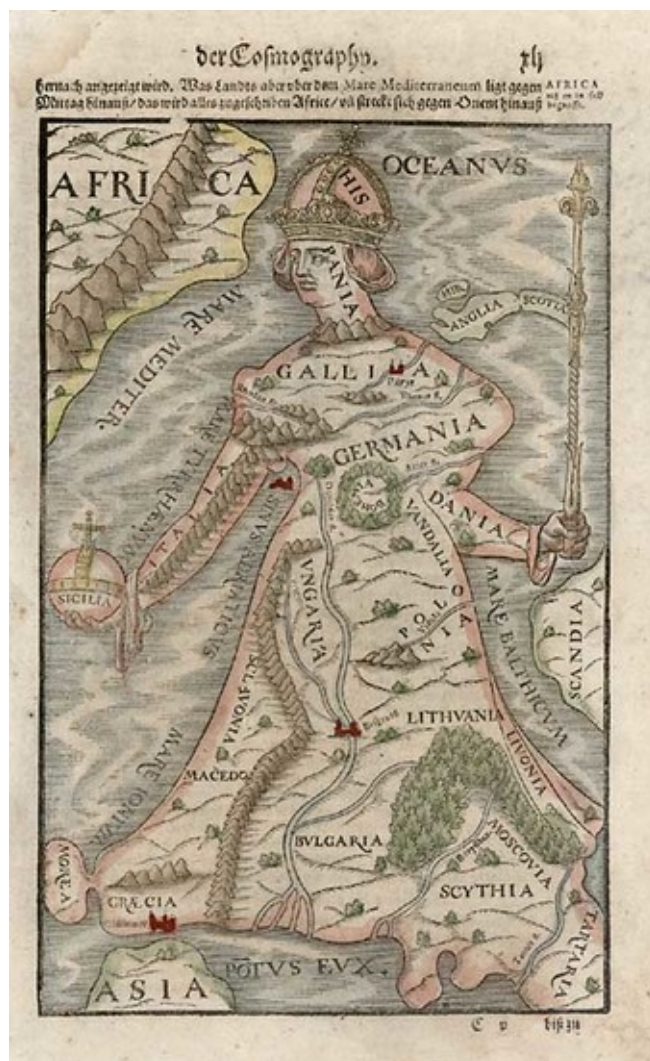

Barry Lawrence Ruderman Antique Maps Inc.

7407 La Jolla Boulevard
La Jolla, CA 92037

www.raremaps.com

(858) 551-8500
blr@raremaps.com

[Europe as a Queen]

Stock#: 8289
Map Maker: Munster

Date: 1570
Place: Basel
Color: Hand Colored
Condition: VG
Size: 11 x 7 inches

Price: SOLD

Description:

A nice full color example of Munster's map of Europe in the shape of a Queen. During the late 16th Century, a few map makers created these now highly prized map images, wherein countries and continents were given human or animal forms. Among the earliest examples is this map of Europe by Munster, which appeared in Munster's Cosmography. This example comes from a German edition of Munster's Cosmography and is in full color. A bit of dampstaining in the upper left corner, else a nice example.

**Barry Lawrence Ruderman
Antique Maps Inc.**

7407 La Jolla Boulevard
La Jolla, CA 92037

www.raremaps.com

(858) 551-8500
blr@raremaps.com

[Europe as a Queen]

Detailed Condition: