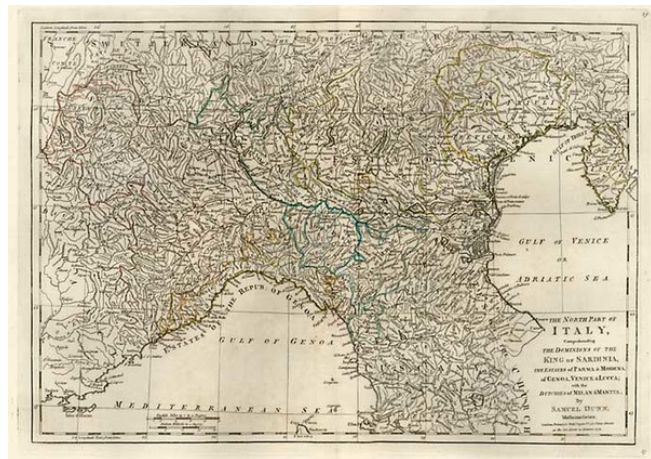

## The North Part of Italy, Comprehending The Dominions of the King of Sardinia, The Estates of Parma & Modena, of Genoa, Venice & Lucca; with the Dutchies of Milan & Mantua...1774

**Stock#:** 8288  
**Map Maker:** Dunn  
**Date:** 1774  
**Place:** London  
**Color:** Outline Color  
**Condition:** VG  
**Size:** 19 x 13 inches  
**Price:** SOLD

### Description:

Detailed regional map of Northern Italy. Excellent detail. From Dunn's New Atlas or Mundane System of Geography, printed for Robert Sayer at 53 Fleet Street, London. The true first state of the map. Wide clean margins and strong thick paper.