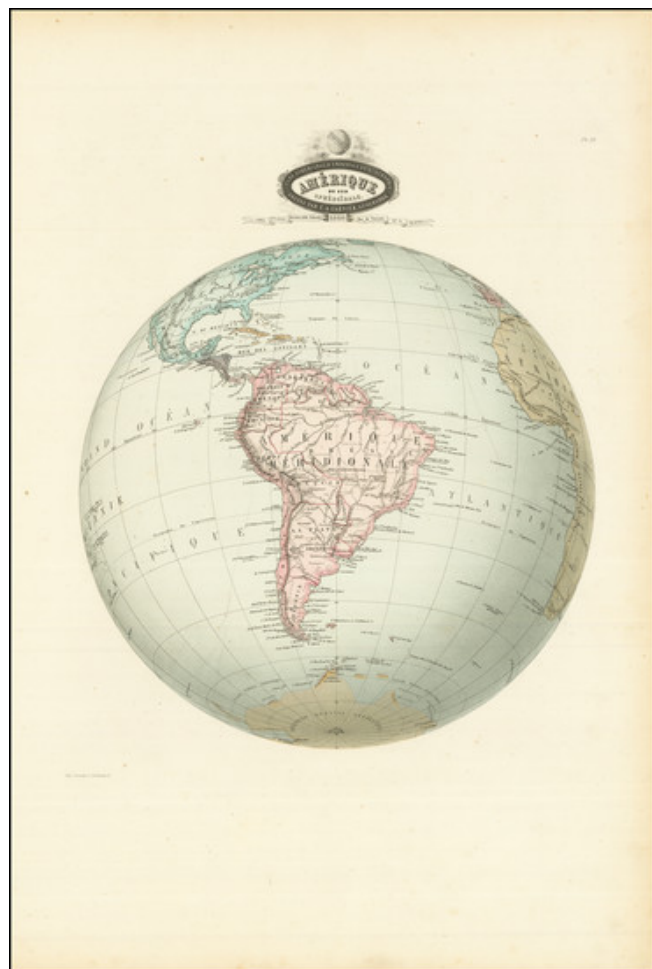

**Barry Lawrence Ruderman
Antique Maps Inc.**

7407 La Jolla Boulevard
La Jolla, CA 92037

www.raremaps.com

(858) 551-8500
blr@raremaps.com

Amerique du Sud Spheroidale . . . 1860 [with Antarctica]

Stock#: 82860
Map Maker: Garnier
Date: 1860
Place: Paris
Color: Hand Colored
Condition: VG+
Size: 12.5 x 15 inches
Price: \$ 245.00

Description:

Scarce and fascinating chart depicting the various spheroidal projection of South America, with nice coverage of the Antarctic.

Detailed Condition: