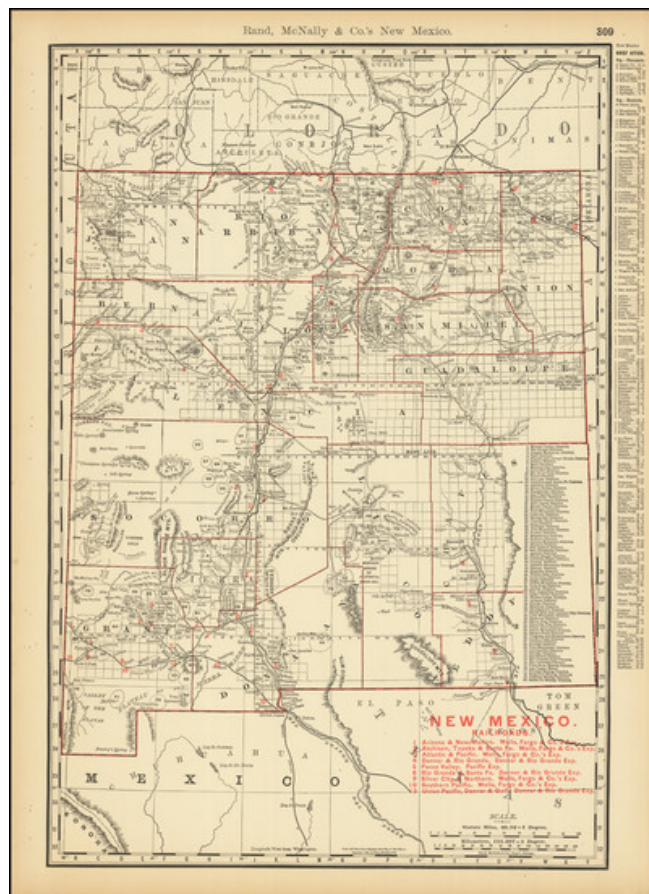

Barry Lawrence Ruderman Antique Maps Inc.

7407 La Jolla Boulevard
La Jolla, CA 92037

www.raremaps.com

(858) 551-8500
blr@raremaps.com

New Mexico

Stock#: 82844
Map Maker: Rand McNally & Company
Date: 1895
Place: Chicago
Color: Uncolored
Condition: VG
Size: 14 x 19.5 inches
Price: SOLD

Description:

Railroad Map New Mexico Territory

Large format detailed map of New Mexico Territory

Features a list of 9 early railroad lines, as well as towns, rivers, mines, mountains, lakes, etc.

Detailed Condition: