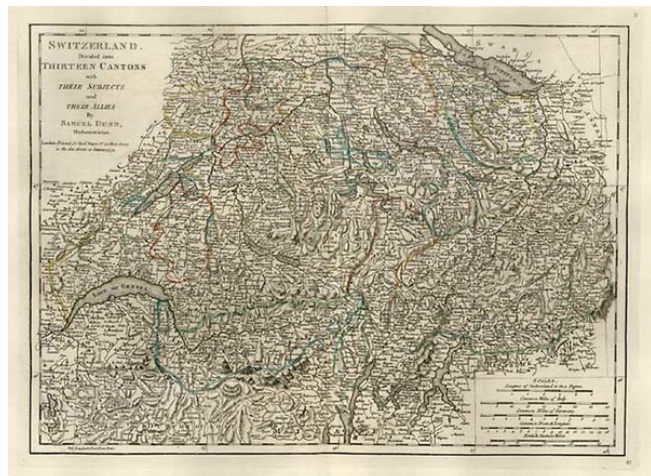

Barry Lawrence Ruderman Antique Maps Inc.

7407 La Jolla Boulevard
La Jolla, CA 92037

www.raremaps.com

(858) 551-8500
blr@raremaps.com

Switzerland, Divided into Thirteen Cantons, with their Subjects and their Allies... 1774

Stock#: 8284
Map Maker: Dunn
Date: 1774
Place: London
Color: Outline Color
Condition: VG
Size: 15 x 11 inches
Price: SOLD

Description:

Highly detailed late 18th Century map of Switzerland, colored by Cantons. From Dunn's New Atlas or Mundane System of Geography, printed for Robert Sayer at 53 Fleet Street, London. The true first state of the map. Very wide margins and strong thick paper.