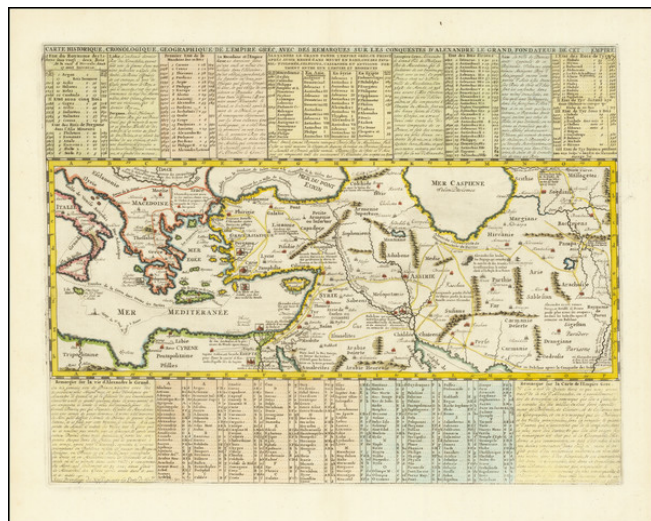

**Barry Lawrence Ruderman  
Antique Maps Inc.**

7407 La Jolla Boulevard  
La Jolla, CA 92037

www.raremaps.com

(858) 551-8500  
blr@raremaps.com

**Carte Historique, Cronologique Et Geographique De L'Empire Grec Avce Des  
Remarques Sur Les Conquestes D'Alexandre Le Grand...**

**Stock#:** 82781  
**Map Maker:** Chatelain  
**Date:** 1719  
**Place:** Amsterdam  
**Color:** Hand Colored  
**Condition:** VG+  
**Size:** 17 x 13 inches  
**Price:** \$ 245.00

**Description:**

***Mapping the Conquests of Alexander the Great.***

Interesting historical map of the Mediterranean, Black and Caspian Sea regions under Greek Rule.

The map has excellent toponymic detail throughout, including extensive notes, trade routes, etc.

The various routes of Alexander the Great are shown on the map.

This is a finely engraved map from Chatelain's monumental seven-volume *Atlas Historique*, one of the most famous and popular works of the early 18th century.

**Detailed Condition:**