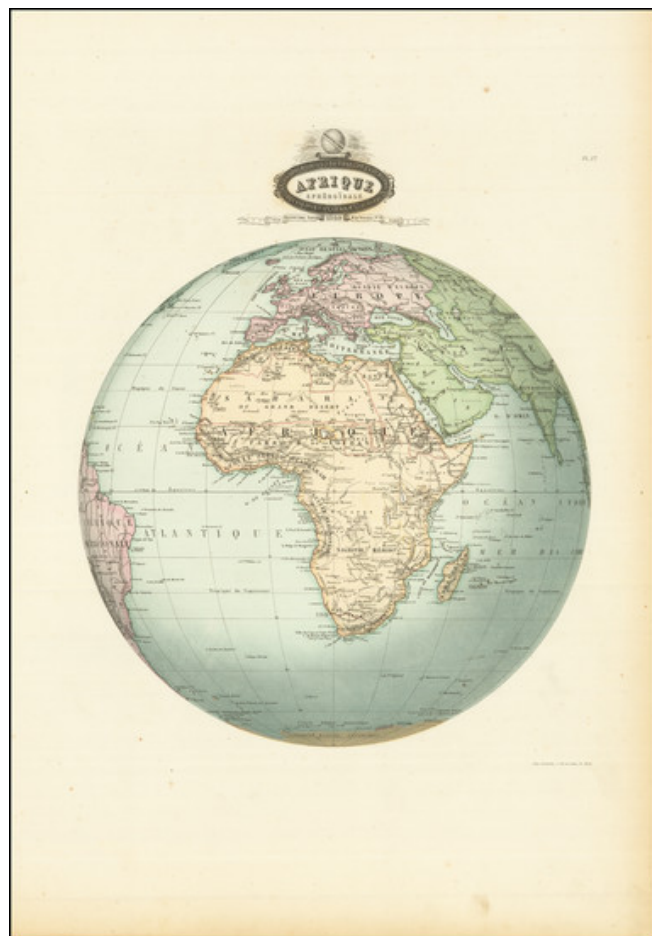

Barry Lawrence Ruderman Antique Maps Inc.

7407 La Jolla Boulevard
La Jolla, CA 92037

www.raremaps.com

(858) 551-8500
blr@raremaps.com

Afrique Spheroidale

Stock#: 82744
Map Maker: Garnier
Date: 1860
Place: Paris
Color: Hand Colored
Condition: VG+
Size: 12.5 x 15 inches
Price: \$ 245.00

Description:

Unique map of Africa, which projects the continent as the center of a hemispheric map. Very unusual and decorative.

Garnier's maps are highly sought after for their gorgeous colors and unique projections.