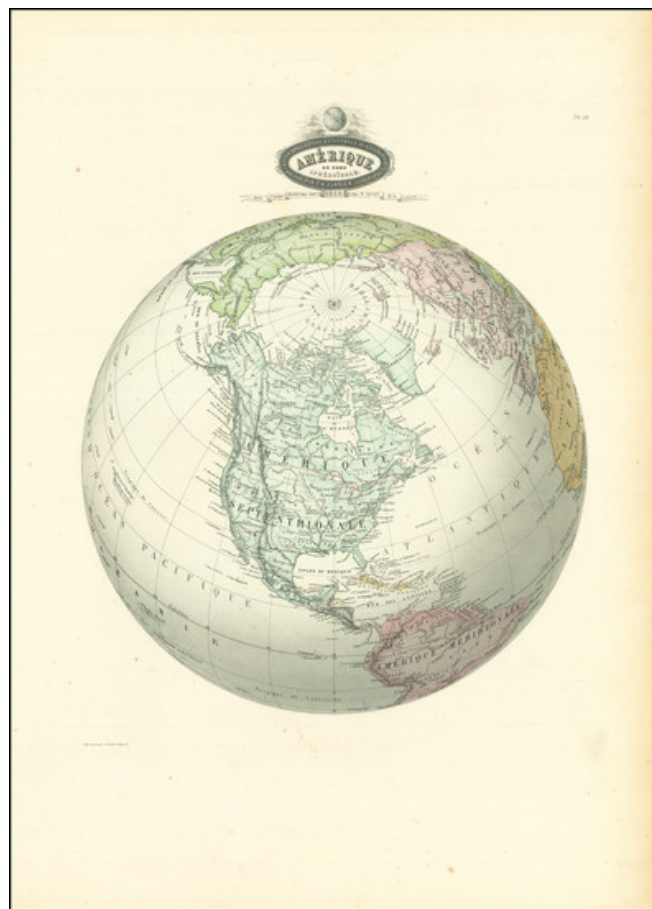

## Amerique du Nord Spheroidale . . . 1860

**Stock#:** 82729  
**Map Maker:** Garnier  
**Date:** 1860  
**Place:** Paris  
**Color:** Hand Colored  
**Condition:** VG+  
**Size:** 12.5 x 15 inches  
**Price:** \$ 275.00

### Description:

Scarce and fascinating chart depicting a spheroidale projection of North America.