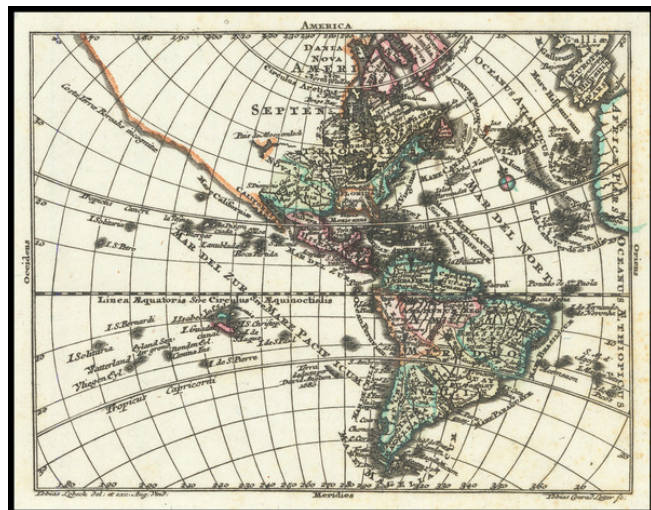

Barry Lawrence Ruderman Antique Maps Inc.

7407 La Jolla Boulevard
La Jolla, CA 92037

www.raremaps.com

(858) 551-8500
blr@raremaps.com

America

Stock#: 82645
Map Maker: Lotter / Lobeck
Date: 1760 circa
Place: Augsburg
Color: Hand Colored
Condition: VG+
Size: 5 x 4.5 inches
Price: \$ 295.00

Description:

Mare Californiae -- The California Sea

Detailed map of America, from Lotter's *Atlas Geographicus Portabilis*.

The map is perhaps most notable for its unusual naming of the coastal waters off the West Coast of North America as the Mare Californiae.

Shows continuous land bridge from Northwest Coast of America to Asia. The Great Lakes are quite unusual, as is the "Pais de Moozemleck," the remnants of a treatment of the region when California was still mapped as an Island.