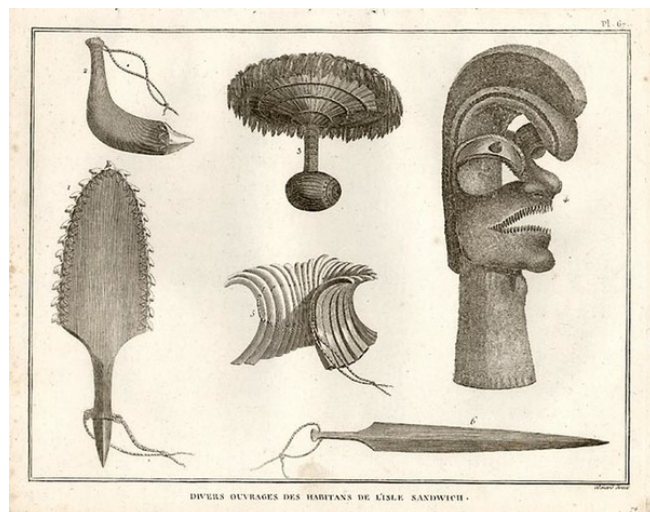

## Divers Ouvrages Des Habitans De L'Isle Sandwich

**Stock#:** 8264  
**Map Maker:** Cook  
**Date:** 1785  
**Place:** Paris  
**Color:** Uncolored  
**Condition:** VG  
**Size:** 11.5 x 9 inches  
**Price:** SOLD

### Description:

Fascinating group of artifacts used by the Natives of Hawaii. From the first French edition of the Official Account of Cook's Third Voyage.