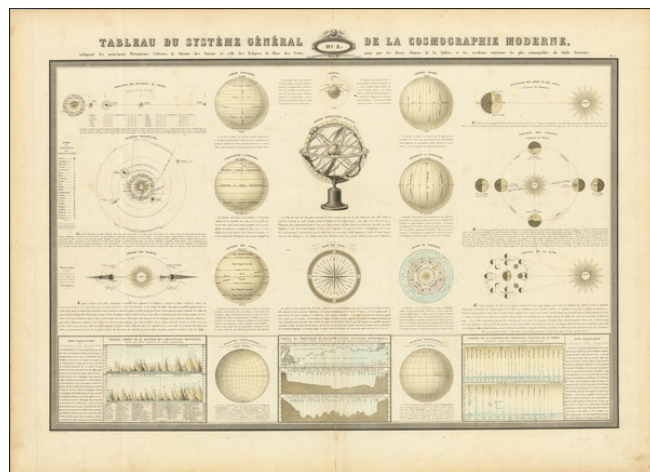

## Tableau Du Systeme General De La Cosmographie Moderne . . .

**Stock#:** 82633  
**Map Maker:** Garnier  
**Date:** 1860  
**Place:** Paris  
**Color:** Hand Colored  
**Condition:** VG+  
**Size:** 29 x 20.5 inches  
**Price:** \$ 275.00

### Description:

Striking chart showing an armillary sphere, compass rose, models of the solar system, zodiac, theory of the season, phases of the moon and an array of other contemporary scientific models.

Garnier's maps are prized for their striking and unique appearance and elegant wash colors.