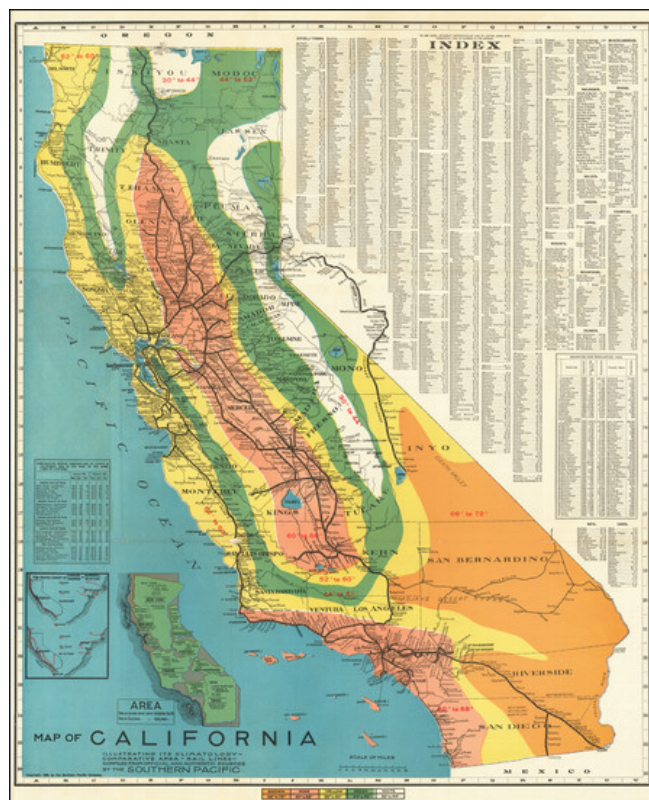

Barry Lawrence Ruderman Antique Maps Inc.

7407 La Jolla Boulevard
La Jolla, CA 92037

www.raremaps.com

(858) 551-8500
blr@raremaps.com

Map of California Illustrating Its Climatology -- Comparative Area -- Rail Lines -- Compiled From Official and Authentic Sources By The Southern Pacific . . . 1903

Stock#: 82610
Map Maker: Southern Pacific Railroad
Company
Date: 1903
Place: San Francisco
Color: Hand Colored
Condition: VG+
Size: 22 x 27 inches
Price: \$ 750.00

Description:

Early California Climatology Map Promoting The Southern Pacific Railroad

Interesting thematic map of California, published by the Southern Pacific Company.

Employing bands of color, the map notes average temperatures, railroad routes, topographical details, etc.

The map at the lower left superimposes other states over California, to illustrate their relative sizes, with two other comparative charts for winter weather.