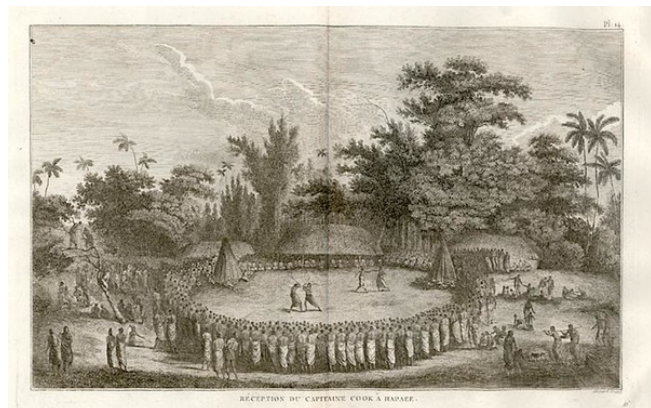

Barry Lawrence Ruderman Antique Maps Inc.

7407 La Jolla Boulevard
La Jolla, CA 92037

www.raremaps.com

(858) 551-8500
blr@raremaps.com

Reception Du Capitaine Cook A Hapae

Stock#: 8257
Map Maker: Cook
Date: 1785
Place: Paris
Color: Uncolored
Condition: VG
Size: 14 x 9 inches
Price: SOLD

Description:

Large group of natives watching various games, in celebration of Cook's landing in Tonga and contact with the natives. From the first French edition of the Official Account of Cook's Third Voyage. The scene was sketched by John Webber, a talented young artist who accompanied Capt. James Cook on his third voyage to the Pacific in 1776-1780 and engraved by master engraver Robert Benard, in Paris.